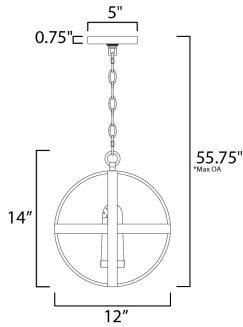

*max overall height

MEASUREMENTS

- DIMENSION : 12" L x 12" W x 14" H
- MAX OAH : 55.75" OAH
- CANOPY : 5" W x 0.75" H x 5" L
- HANGING WEIGHT : 6.16 lb

LAMPING

- INPUT VOLTAGE : 120V
- LUMENS : 0 Rated
- BULB : 1 x 40W Incandescent E12 Candelabra , 40W Total
- BULB INCLUDED : (Included)
- DIMMABLE : Yes