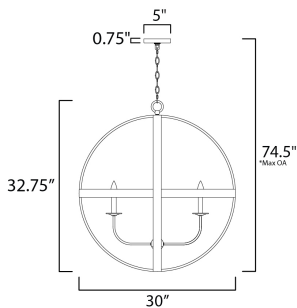

*max overall height

MEASUREMENTS

- DIMENSION : 30" L x 30" W x 32.75" H
- MAX OAH : 74.5" OAH
- CANOPY : 5" W x 0.75" H x 5" L
- HANGING WEIGHT : 11.66 lb

LAMPING

- INPUT VOLTAGE : 120V
- BULB : 6 x 60W Incandescent E12 Candelabra , 360W Total
- BULB INCLUDED : (Not Included)
- DIMMABLE : Yes

FINISHES OPTION

-  Antique Pecan / Black
-  Barn Wood / Black

MATERIAL

Steel

RATINGS

cULus
Dry Location

ADDITIONAL

ADJUSTABLE
SLOPE: 90
RATED LIFE NA Hours
OPERATING TEMPERATURE:
-20°C (-4°F), 40°C (104°F)