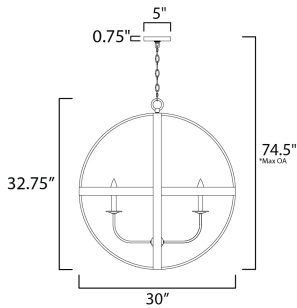

\*max overall height

**MEASUREMENTS**

- DIMENSION : 30" L x 30" W x 32.75" H
- MAX OAH : 74.5" OAH
- CANOPY : 5" W x 0.75" H x 5" L
- HANGING WEIGHT : 11.66 lb

**LAMPING**

- INPUT VOLTAGE : 120V
- BULB : 6 x 60W Incandescent E12 Candelabra , 360W Total
- BULB INCLUDED : (Not Included)
- DIMMABLE : Yes

**FINISHES OPTION**

-  Antique Pecan / Black
-  Barn Wood / Black

**MATERIAL**

Steel

**RATINGS**

cULus  
Dry Location

**ADDITIONAL**

ADJUSTABLE  
SLOPE: 90  
RATED LIFE NA Hours  
OPERATING TEMPERATURE:  
-20°C (-4°F), 40°C (104°F)