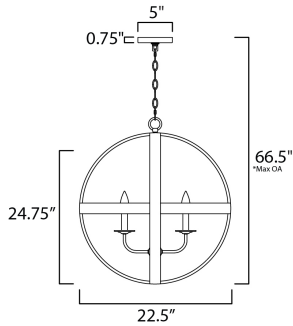

*max overall height

MEASUREMENTS

- DIMENSION : 22.5" L x 22.5" W x 24.75" H
- MAX OAH : 66.5" OAH
- CANOPY : 5" W x 0.75" H x 5" L
- HANGING WEIGHT : 16.5 lb

LAMPING

- INPUT VOLTAGE : 120V
- BULB : 4 x 60W Incandescent E12 Candelabra , 240W Total
- BULB INCLUDED : (Not Included)
- DIMMABLE : Yes

FINISHES OPTION

-  Antique Pecan / Black
-  Barn Wood / Black

MATERIAL

Steel

RATINGS

cULus
Dry Location

ADDITIONAL

ADJUSTABLE
SLOPE: 90
RATED LIFE NA Hours
OPERATING TEMPERATURE:
-20°C (-4°F), 40°C (104°F)