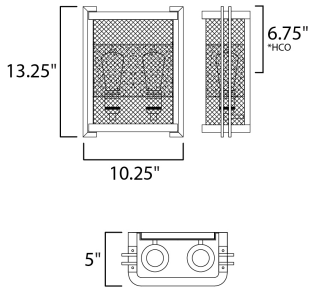

PRODUCT DESCRIPTION

Frames of wood finished in Barn Wood and cradled by Black metal brackets were used to create this beautiful rustic design. The Black mesh screen is accented with a band of mica and Antique Brass sockets to deliver rustic charm with all the right fixings.