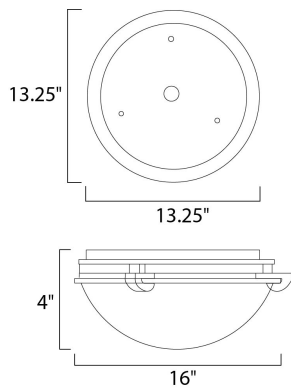

MEASUREMENTS

DIMENSION : 16" L x 16" W x 4" H
 MAX OAH : 13.25" W x 13.25" H
 HANGING WEIGHT : 4.43 lb

LAMPING

INPUT VOLTAGE : 120V
 LUMENS : 0 Rated
 BULB : 3 x 60W Incandescent E26 Medium , 180W Total
 BULB INCLUDED : (Not Included)
 DIMMABLE : Yes