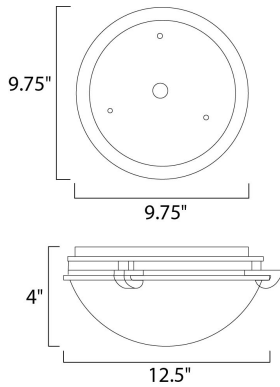

MEASUREMENTS

DIMENSION : 12.5" L x 12.5" W x 4" H
 HANGING WEIGHT : 2.76 lb

LAMPING

INPUT VOLTAGE : 120V
 LUMENS : 0 Rated
 BULB : 2 x 60W Incandescent E26 Medium , 120W Total
 BULB INCLUDED : (Not Included)
 DIMMABLE : Yes