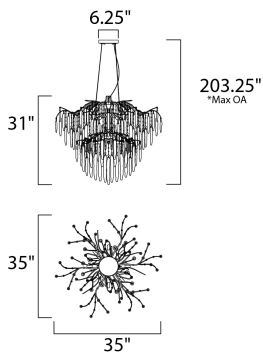

**PRODUCT DESCRIPTION**

Metal is formed in a branch-like design and finished in a rich Silver Gold. Handmade pendants of Piastra like Ice glass are draped from the frame to complete this designer look.

**FINISHES OPTION**

**GLASS**

Ice IC

**MATERIAL**

Steel, Glass

**RATINGS**

cETLus  
Dry Location

**ADDITIONAL**

OPERATING TEMPERATURE:  
-20°C (-4°F), 40°C (104°F)

**MEASUREMENTS**

- DIMENSION : 35" L x 35" W x 31" H
- MAX OAH : 203.25" OAH
- CANOPY : 6.25" W x 1" H x 6.25" L
- HANGING WEIGHT : 42.13 lb

**LAMPING**