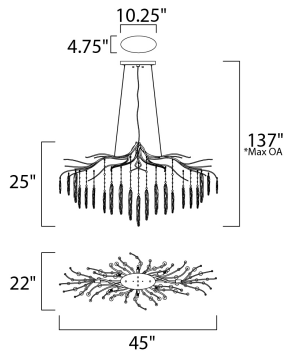

PRODUCT DESCRIPTION

Metal is formed in a branch-like design and finished in a rich Silver Gold. Handmade pendants of Piastra like Ice glass are draped from the frame to complete this designer look.

*max overall height

MEASUREMENTS

- DIMENSION : 45" L x 45" W x 25" H
- MAX OAH : 137" OAH
- CANOPY : 4.75" W x 1" H x 10.25" L
- HANGING WEIGHT : 34.32 lb

LAMPING

- LUMENS : 5,390 Rated
- BULB : 8 x 40W Xenon G9 , 440W Total
- BULB INCLUDED : (Included)
- DIMMABLE : Yes

FINISHES OPTION

- Silver Gold

GLASS

Ice IC

MATERIAL

Steel, Glass

RATINGS

cETLus
Dry Location