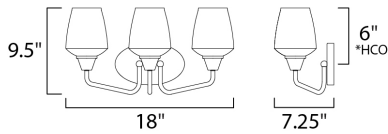

MEASUREMENTS

DIMENSION : 18" W x 9.5" H x 7.25" Ext
 BACK PLATE : 6.75" W x 4.5" H x 6" HCO
 HANGING WEIGHT : 1.88 lb

LAMPING

INPUT VOLTAGE : 120V
 LUMENS : 0 Rated
 BULB : 3 x 60W Incandescent E26 Medium , 180W Total
 BULB INCLUDED : (Not Included)
 DIMMABLE : Yes

*height from center of outlet to the top of the fixture

FINISHES OPTION

-  Black / Satin Nickel
-  Bronze / Antique Brass

GLASS

Clear CL

MATERIAL

Steel, Glass

RATINGS