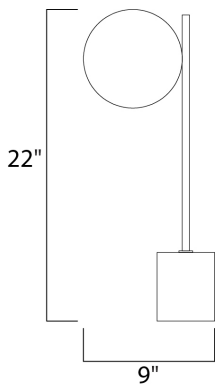

**MEASUREMENTS**

DIMENSION : 9" W x 22" H  
 HANGING WEIGHT : 7.28 lb

**LAMPING**

INPUT VOLTAGE : 120V  
 LUMENS : 0 Rated  
 BULB : 1 x 60W Incandescent E12 Candelabra , 60W Total  
 BULB INCLUDED : (Not Included)  
 DIMMABLE : Yes