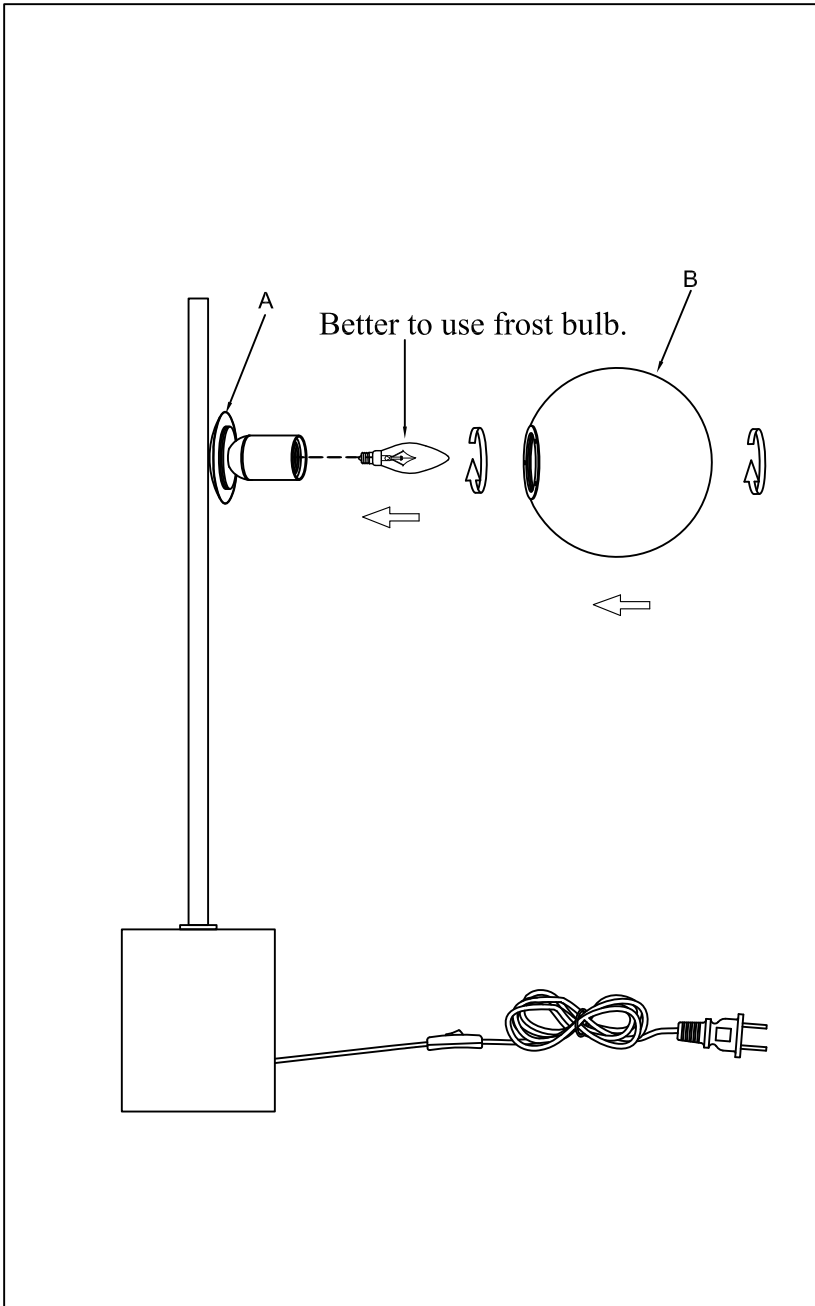

PRODUCT NAME: Vesper
ITEM NUMBER: 26038SWSBRBK

Please consult your electrician for hanging fixture and wiring.

Bulb(Not included): 1 x 60W E12 Candelabra Bulb

IMPORTANT: Turn off the power at the main fuse or circuit breaker box before starting installation

A
Cup

B
Glass

Locate all hardware & components before discarding packaging

Step 1: Install 60 Watts candelabra base bulb.
Then install glass (B) into cup (A).

Cleaning & Care:

Clean with soft cloth and a mild detergent.
Do not use abrasive cleaner.