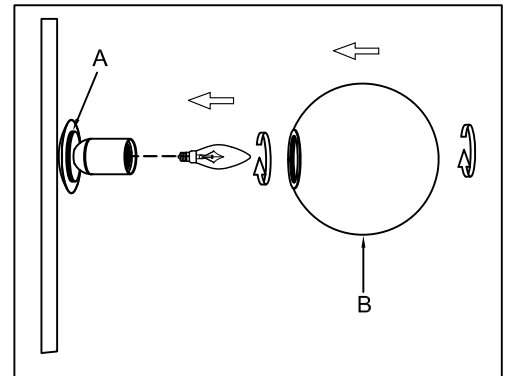

PRODUCT NAME: Vesper
ITEM NUMBER: 26038SWSBRBK

Please consult your electrician for hanging fixture and wiring.

Bulb(Not included): 1 x 60W E12 Candelabra Bulb

IMPORTANT: Turn off the power at the main fuse or circuit breaker box before starting installation

A
Cup

B
Glass

Locate all hardware & components before discarding packaging

Step 1: Install 60 Watts candelabra base bulb.
Then install glass (B) into cup (A).

Cleaning & Care:

Clean with soft cloth and a mild detergent.
Do not use abrasive cleaner.