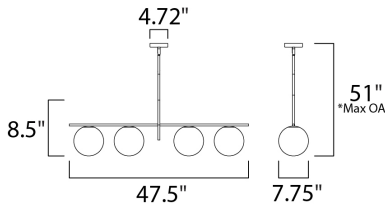

MEASUREMENTS

DIMENSION : 47.5" L x 7.75" W x 8.5" H
 MAX OAH : 51" OAH
 CANOPY : 4.72" W x 1" H x 4.72" L
 HANGING WEIGHT : 12.13 lb

LAMPING

INPUT VOLTAGE : 120V
 LUMENS : 0 Rated
 BULB : 4 x 60W Incandescent E26 Medium , 240W Total
 BULB INCLUDED : (Not Included)
 DIMMABLE : Yes

*max overall height

FINISHES OPTION

 Satin Brass / Black

GLASS

Satin White SW

MATERIAL

Steel, Opal Glass

RATINGS