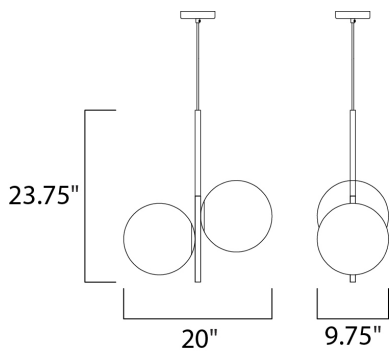

**MEASUREMENTS**

DIMENSION : 20" L x 9.75" W x 23.75" H  
 MAX OAH : 30" OAH  
 CANOPY : 4.72" W x 1" H x 4.72" L  
 HANGING WEIGHT : 6.17 lb

**LAMPING**

INPUT VOLTAGE : 120V  
 LUMENS : 0 Rated  
 BULB : 2 x 60W Incandescent E26 Medium , 120W Total  
 BULB INCLUDED : (Not Included)  
 DIMMABLE : Yes