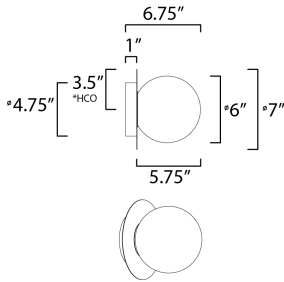

PRODUCT DESCRIPTION

Inspired by both Mid Century Modern and Scandinavian Contemporary this collection spans a large breadth of today's interior design. Straight tubing finished in Satin Brass supports hand blown Satin White cased glass globes. Black accents of metal and Black marble add dramatic detail and upscale appeal.