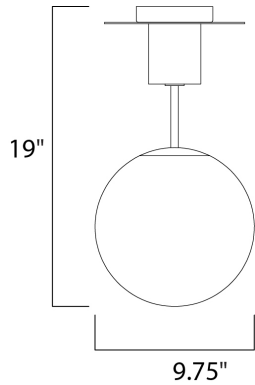

**MEASUREMENTS**

DIMENSION : 9.75" W x 19" H  
 CANOPY : 6.29" W x 1" H x 6.29" L  
 HANGING WEIGHT : 6.61 lb

**LAMPING**

INPUT VOLTAGE : 120V  
 LUMENS : 0 Rated  
 BULB : 1 x 60W Incandescent E26 Medium , 60W Total  
 BULB INCLUDED : (Not Included)  
 DIMMABLE : Yes