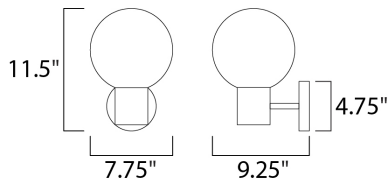

MEASUREMENTS

DIMENSION : 7.75" W x 11.5" H x 9.25" Ext
 MAX OAH : 4.75" W x 1" H
 HANGING WEIGHT : 4.41 lb

LAMPING

INPUT VOLTAGE : 120V
 LUMENS : 0 Rated
 BULB : 1 x 60W Incandescent E12 Candelabra , 60W Total
 BULB INCLUDED : (Not Included)
 DIMMABLE : Yes