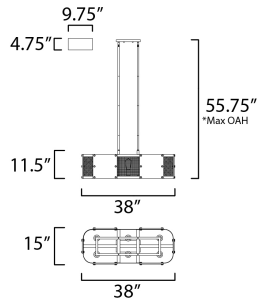

\*max overall height

**MEASUREMENTS**

- DIMENSION : 38" L x 15" W x 11.5" H
- MAX OAH : 55.75" OAH
- CANOPY : 4.75" W x 0.75" H x 9.75" L
- HANGING WEIGHT : 22 lb

**LAMPING**

- INPUT VOLTAGE : 120V
- BULB : 6 x 60W Incandescent E26 Medium , 360W Total
- BULB INCLUDED : (Not Included)