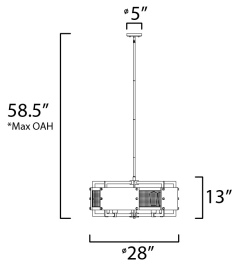

*max overall height

MEASUREMENTS

- DIMENSION : 28" L x 28" W x 13" H
- CANOPY : 5" W x 0.75" H x 5" L
- HANGING WEIGHT : 21.3 lb

LAMPING

- INPUT VOLTAGE : 120V
- BULB : 8 x 60W Incandescent E26 Medium , 480W Total
- BULB INCLUDED : (Not Included)