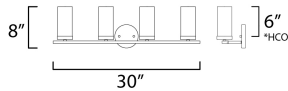

PRODUCT DESCRIPTION

This collection of forever classic designs are available in both Satin Nickle and Black finishes with Clear glass. These fixtures were designed to install easily and priced to work in builder packages.