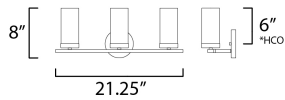

LAMPING

INPUT VOLTAGE : 120V
BULB : 3 x 60W Incandescent E12 Candelabra , 180W Total
BULB INCLUDED : (Not Included)
DIMMABLE : Yes
LIGHTING_DIRECTION : Up