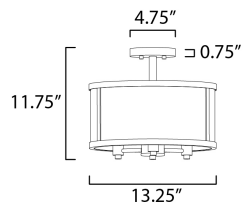

MEASUREMENTS

DIMENSION : 13.25" L x 13.25" W x 11.75" H
 CANOPY : 4.75" W x 0.75" H x 4.75" L
 HANGING WEIGHT : 5.47 lb

LAMPING

INPUT VOLTAGE : 120V
 BULB : 3 x 60W Incandescent E12 Candelabra , 180W Total
 BULB INCLUDED : (Not Included)
 DIMMABLE : Yes