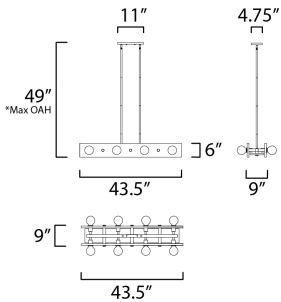

MEASUREMENTS

- DIMENSION : 43.5" L x 9" W x 6" H
- CANOPY : 11" W x 0.75" H x 4.75" L
- HANGING WEIGHT : 25.3 lb

LAMPING

- INPUT VOLTAGE : 120V
- BULB : 8 x 60W Incandescent E26 Medium , 480W Total
- BULB INCLUDED : (Not Included)

*max overall height

FINISHES OPTION

- Weathered Wood / Antique Brass

MATERIAL

Wood, Steel

RATINGS

cULus
Dry Location

ADDITIONAL