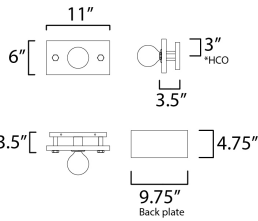

ADDITIONAL

INSTALL UP/DOWN: All
OPERATING TEMPERATURE:
-20°C (-4°F), 40°C (104°F)