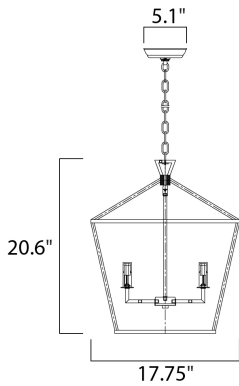

**MEASUREMENTS**

DIMENSION : 17.75" L x 17.75" W x 20.75" H  
 MAX OAH : 56.75" OAH  
 HANGING WEIGHT : 8.6 lb

**LAMPING**

INPUT VOLTAGE : 120V  
 LUMENS : 0 Rated  
 BULB : 4 x 60W Incandescent E12 Candelabra , 240W Total  
 BULB INCLUDED : (Not Included)  
 DIMMABLE : Yes