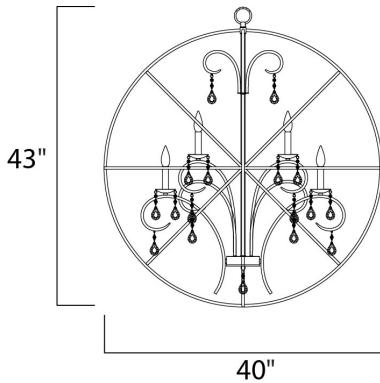

PRODUCT DESCRIPTION

A spherical frame of metal surround a simple line chandelier draped in crystal for a transitional style that fits any interior design. Orbit is available in 2 sizes and 2 finishes, Oil Rubbed Bronze with Cognac crystal and a combo finish of Anthracite and Polished Nickel with Clear crystal.

MEASUREMENTS

DIMENSION : 40" L x 40" W x 43.5" H
 MAX OAH : 79.5" OAH
 CANOPY : 5" W x 1" H x 5" L
 HANGING WEIGHT : 22.05 lb

LAMPING

INPUT VOLTAGE : 120V
 LUMENS : 0 Rated
 BULB : 12 x 40W Incandescent E12 Candelabra , 480W Total
 BULB INCLUDED : (Not Included)
 DIMMABLE : Yes

FINISHES OPTION

-  Anthracite / Polished Nickel
-  Oil Rubbed Bronze

MATERIAL

Steel, Crystal

RATINGS

cULus
 Dry Location

ADDITIONAL

ADJUSTABLE
 OPERATING TEMPERATURE:
 -20°C (-4°F), 40°C (104°F)