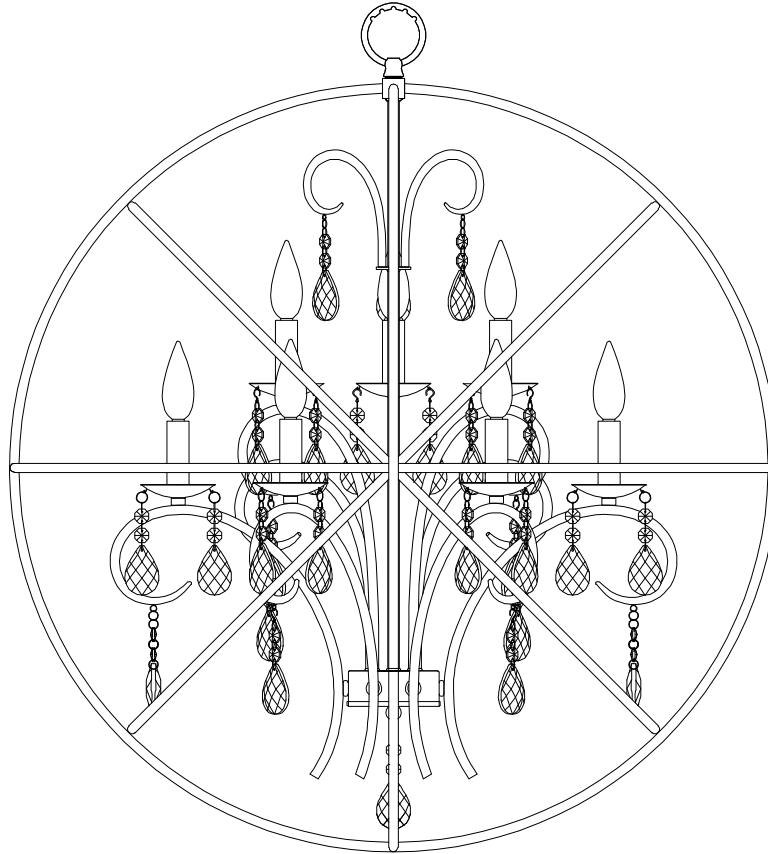

PRODUCT NAME: Orbit 30" large pendant
ITEM NUMBER: 25145OI

Please consult your electrician for hanging fixture and wiring.

**Caution: Bulbs get very hot and may burn you.
Always make sure bulbs are off for a minimum of
10 minutes before handling**

Bulb(not included): 9-60 Watt Candelabra Base Bulb

IMPORTANT: Turn off the power at the main fuse or circuit breaker box before starting installation

Locate all hardware & components before discarding packaging

**Step.1: Wire fixture to wires in outlet box.
Copper wire is for Ground.
Install canopy to cross bar and tighten
it by loop**

**Step.2: Hang the crystal (CRP032/2J) on
the metal cup(B2)
Put the tube(C) onto the metal cup(B2)
Locked the loop(A) to the nipple(B1)
till tighten**