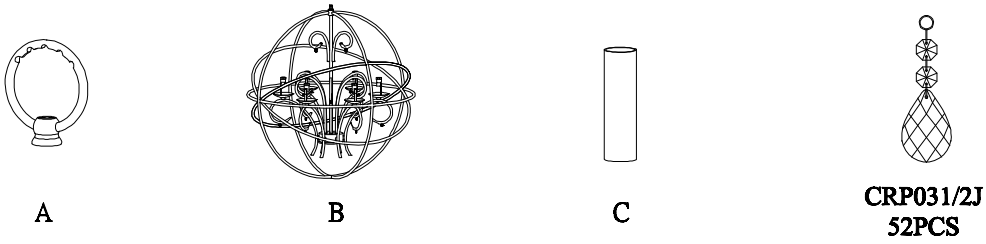

PRODUCT NAME: Orbit 30" large pendant
ITEM NUMBER: 25145OI

Please consult your electrician for hanging fixture and wiring.

**Caution: Bulbs get very hot and may burn you.
Always make sure bulbs are off for a minimum of
10 minutes before handling**

Bulb(not included): 9-60 Watt Candelabra Base Bulb

IMPORTANT: Turn off the power at the main fuse or circuit breaker box before starting installation

Locate all hardware & components before discarding packaging

**Step.1: Wire fixture to wires in outlet box.
Copper wire is for Ground.
Install canopy to cross bar and tighten
it by loop**

**Step.2: Hang the crystal (CRP032/2J) on
the metal cup(B2)
Put the tube(C) onto the metal cup(B2)
Locked the loop(A) to the nipple(B1)
till tighten**