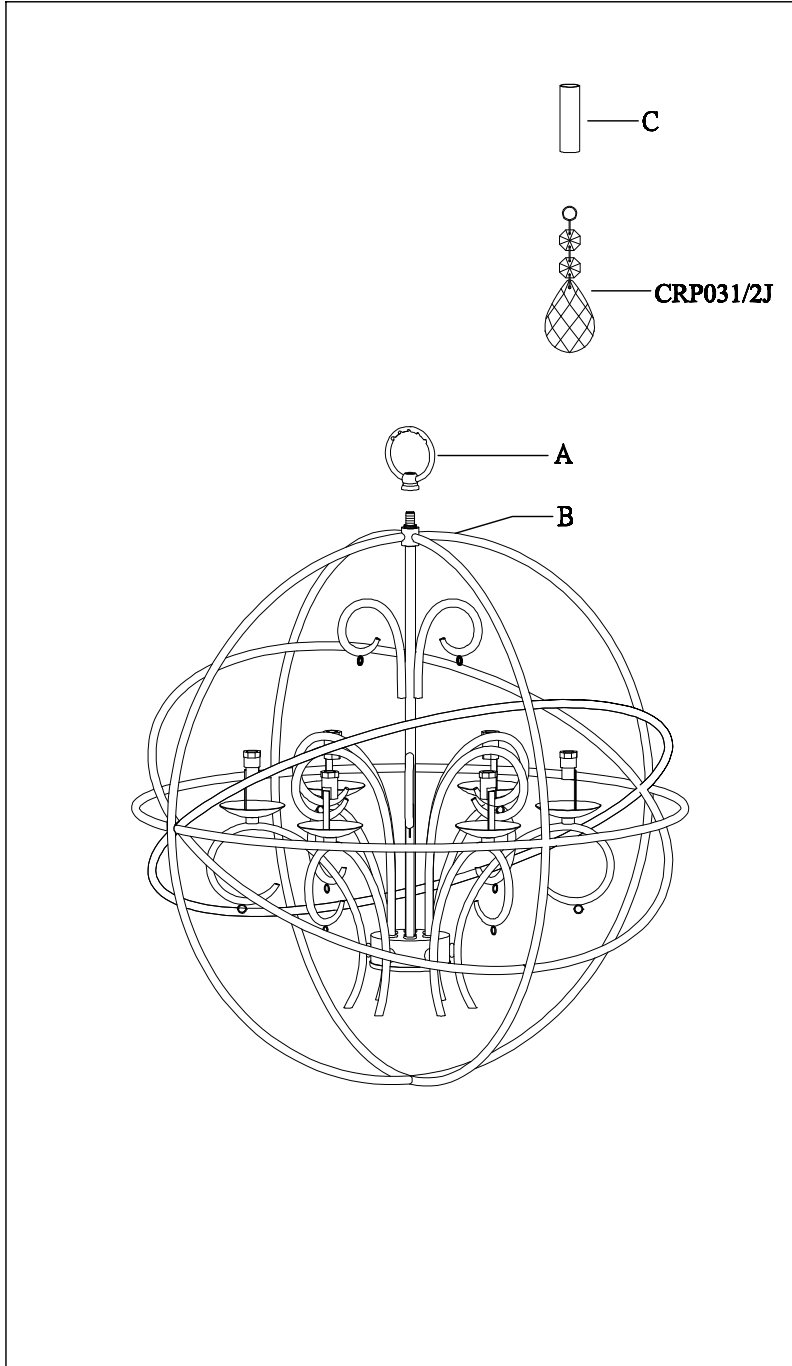

PRODUCT NAME: Orbit 30" large pendant
ITEM NUMBER: 25145OI

Please consult your electrician for hanging fixture and wiring.

**Caution: Bulbs get very hot and may burn you.
Always make sure bulbs are off for a minimum of
10 minutes before handling**

Bulb(not included): 9-60 Watt Candelabra Base Bulb

IMPORTANT: Turn off the power at the main fuse or circuit breaker box before starting installation

Locate all hardware & components before discarding packaging

**Step.1: Wire fixture to wires in outlet box.
Copper wire is for Ground.
Install canopy to cross bar and tighten
it by loop**

**Step.2: Hang the crystal (CRP032/2J) on
the metal cup(B2)
Put the tube(C) onto the metal cup(B2)
Locked the loop(A) to the nipple(B1)
till tighten**