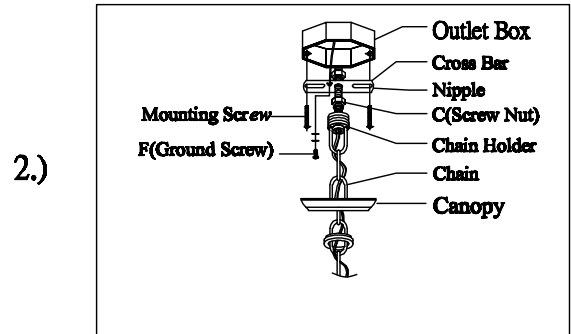

PRODUCT NAME: Orbit 30" large pendant
ITEM NUMBER: 25145OI

Please consult your electrician for hanging fixture and wiring.

**Caution: Bulbs get very hot and may burn you.
Always make sure bulbs are off for a minimum of
10 minutes before handling**

Bulb(not included): 9-60 Watt Candelabra Base Bulb

IMPORTANT: Turn off the power at the main fuse or circuit breaker box before starting installation

Locate all hardware & components before discarding packaging

**Step.1: Wire fixture to wires in outlet box.
Copper wire is for Ground.
Install canopy to cross bar and tighten
it by loop**

**Step.2: Hang the crystal (CRP032/2J) on
the metal cup(B2)
Put the tube(C) onto the metal cup(B2)
Locked the loop(A) to the nipple(B1)
till tighten**