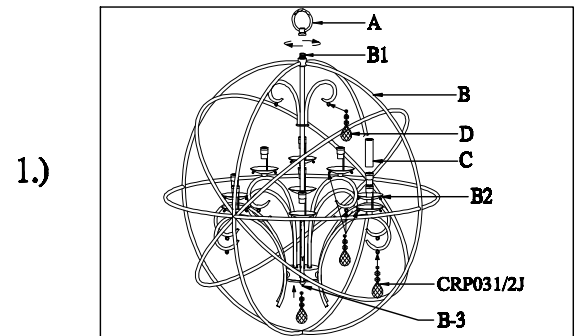

PRODUCT NAME: Orbit 30" large pendant
ITEM NUMBER: 25145OI

Please consult your electrician for hanging fixture and wiring.

**Caution: Bulbs get very hot and may burn you.
Always make sure bulbs are off for a minimum of
10 minutes before handling**

Bulb(not included): 9-60 Watt Candelabra Base Bulb

IMPORTANT: Turn off the power at the main fuse or circuit breaker box before starting installation

Locate all hardware & components before discarding packaging

**Step.1: Wire fixture to wires in outlet box.
Copper wire is for Ground.
Install canopy to cross bar and tighten
it by loop**

**Step.2: Hang the crystal (CRP032/2J) on
the metal cup(B2)
Put the tube(C) onto the metal cup(B2)
Locked the loop(A) to the nipple(B1)
till tighten**