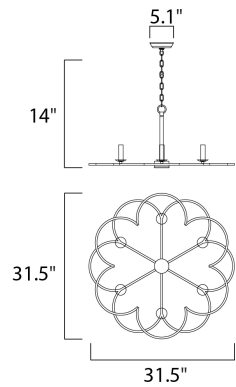

PRODUCT DESCRIPTION

A frame of intersecting semi circles creates an interesting open air design. The frames are finished in our Bronze Fusion which is a contrasting combination of mottled bronze with polished accents. Many of these are large scale for the bold statement while some are pared back for attractive price points.

MEASUREMENTS

DIMENSION : 31.5" L x 31.5" W x 14" H
 HANGING WEIGHT : 6.4 lb

LAMPING

INPUT VOLTAGE : 120V
 LUMENS : 0 Rated
 BULB : 6 x 60W Incandescent E12 Candelabra , 360W Total
 BULB INCLUDED : (Not Included)
 DIMMABLE : Yes