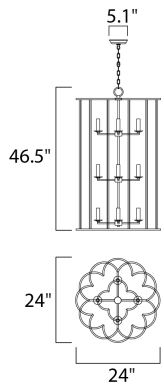

PRODUCT DESCRIPTION

A frame of intersecting semi circles creates an interesting open air design. The frames are finished in our Bronze Fusion which is a contrasting combination of mottled bronze with polished accents. Many of these are large scale for the bold statement while some are pared back for attractive price points.

MEASUREMENTS

DIMENSION : 24" L x 24" W x 46.5" H
 HANGING WEIGHT : 18.9 lb

LAMPING

INPUT VOLTAGE : 120V
 LUMENS : 0 Rated
 BULB : 12 x 60W Incandescent E12 Candelabra , 720W Total
 BULB INCLUDED : (Not Included)
 DIMMABLE : Yes