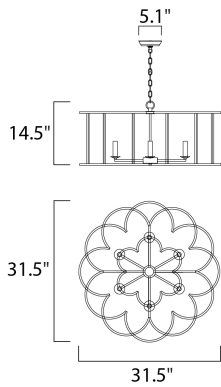

PRODUCT DESCRIPTION

A frame of intersecting semi circles creates an interesting open air design. The frames are finished in our Bronze Fusion which is a contrasting combination of mottled bronze with polished accents. Many of these are large scale for the bold statement while some are pared back for attractive price points.

MEASUREMENTS

DIMENSION : 31.5" L x 31.5" W x 14.5" H
 HANGING WEIGHT : 6.4 lb

LAMPING

INPUT VOLTAGE : 120V
 LUMENS : 0 Rated
 BULB : 6 x 60W Incandescent E12 Candelabra , 360W Total
 BULB INCLUDED : (Not Included)
 DIMMABLE : Yes