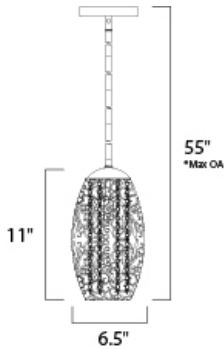

PRODUCT DESCRIPTION

The Arabesque collection's intricate patterns are formed in metal and finished in Golden Silver. Strands of crystal beads add sparkle as they shimmer through the Xenon lamps. Unique oval-shaped pendants add a touch of class to any room.

*max overall height of fixture

MEASUREMENTS

- DIMENSION : 6.5" L x 6.5" W x 11" H
- MAX OAH : 55" OAH
- CANOPY : 6" W x 0.75" H x 6" L
- HANGING WEIGHT : 4.4 lb

LAMPING

- INPUT VOLTAGE : 120V
- LUMENS : 750 Rated
- BULB : 1 x 40W Xenon G9 , 40W Total
- BULB INCLUDED : (Included)
- DIMMABLE : Yes
- COLOR_TEMP : 2900K