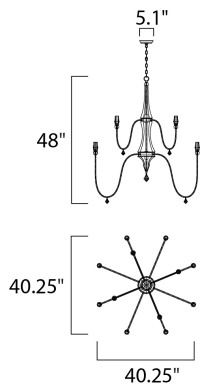

PRODUCT DESCRIPTION

Large sweeping arms of slender metal tubing finished in a rich Gold Leaf spring from a simple body of Claystone that creates an elegant mixture of natural elements.