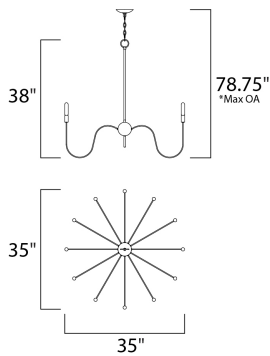

*max overall height

MEASUREMENTS

DIMENSION : 35" L x 35" W x 38" H
 MAX OAH : 78.75" OAH
 CANOPY : 5" W x 1" H x 5" L
 HANGING WEIGHT : 13.5 lb

LAMPING

LUMENS : 0 Rated
 BULB : 12 x 40W Incandescent E12 Candelabra , 480W Total
 BULB INCLUDED : (Not Included)
 DIMMABLE : Yes