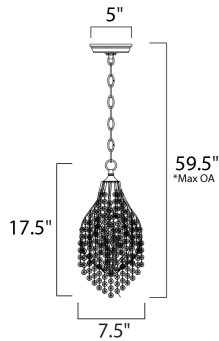

**PRODUCT DESCRIPTION**

Spiraling metal frames are draped with strands of crystal creating pendants of style and movement. Available in your choice of Oil Rubbed Bronze with Cognac crystal or Gold Silver with Beveled Crystal, these beautiful pendants are available at very attractive price.

\*max overall height

**MEASUREMENTS**

DIMENSION : 7.5" L x 7.5" W x 17.5" H  
 MAX OAH : 59.5" OAH  
 CANOPY : 5" W x 1.25" H x 5" L  
 HANGING WEIGHT : 3.3 lb

**LAMPING**

INPUT VOLTAGE : 120V  
 LUMENS : 0 Rated  
 BULB : 1 x 60W Incandescent E12 Candelabra , 60W Total  
 BULB INCLUDED : (Not Included)  
 DIMMABLE : Yes