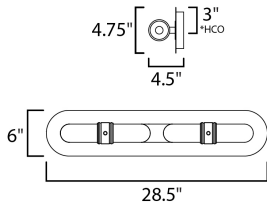

PRODUCT DESCRIPTION

This aptly named collection features a round tube frame of Matte Black with machined Brushed Aluminum accents and dual Clear dome glass diffusers which securely screw into each cup. Our vintage T6 lamps are included with each fixture to complete this classic design. There is also dual application for this collection in that it is suitable for Damp Location which allows for installation in both indoor and outdoor living spaces.