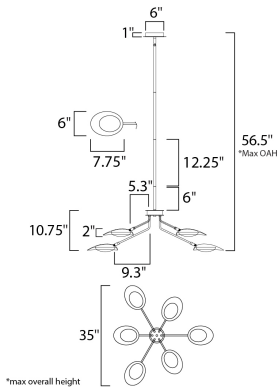

PRODUCT DESCRIPTION

Inspired by Mid-Century Modern design, this collection features tapered hoods that conceal LED modules that can be adjusted to direct the light. The Black finish with contrasting Satin Brass accents softens the look to work in a broader range of design. The wall pin up lamps work great at bedside while the floor lamp version is at home next to a chair.

MEASUREMENTS

DIMENSION : 35" L x 35" W x 10.75" H
 MAX OAH : 56.5" OAH
 CANOPY : 6" W x 1" H x 6" L
 HANGING WEIGHT : 10.56 lb

LAMPING

INPUT VOLTAGE : 120V
 LUMENS : 3,120 Rated (2,730 Del.)
 BULB : 6 x 6.5W LED AC Integrated , 39W Total
 BULB INCLUDED : (Integrated)
 DIMMABLE : Triac CL
 CRI : 80 CRI
 COLOR_TEMP : 3000K

FINISHES OPTION

 Black / Satin Brass

MATERIAL

Aluminum, Acrylic

RATINGS

cETLus
 Dry Location

ADDITIONAL

ADJUSTABLE
 SLOPE: 90
 RATED LIFE 35000 Hours
 OPERATING TEMPERATURE:
 -20°C (-4°F), 40°C (104°F)