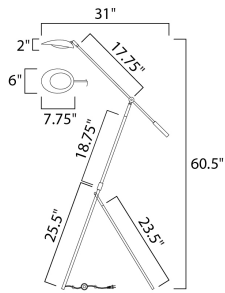

PRODUCT DESCRIPTION

Inspired by Mid-Century Modern design, this collection features tapered hoods that conceal LED modules that can be adjusted to direct the light. The Black finish with contrasting Satin Brass accents softens the look to work in a broader range of design. The wall pin up lamps work great at bedside while the floor lamp version is at home next to a chair.

MEASUREMENTS

DIMENSION : 6" L x 31" W x 60.5" H
 HANGING WEIGHT : 6.38 lb

LAMPING

INPUT VOLTAGE : 120V
 LUMENS : 520 Rated (455 Del.)
 BULB : 1 x 6.5W LED AC Integrated , 6W Total
 BULB INCLUDED : (Integrated)
 DIMMABLE : Triac CL
 CRI : 80 CRI
 COLOR_TEMP : 3000K

FINISHES OPTION

Black / Satin Brass

MATERIAL

Aluminum, Acrylic

RATINGS

cETLus
 Dry Location

ADDITIONAL

RATED LIFE 35000 Hours
 OPERATING TEMPERATURE:
 -20°C (-4°F), 40°C (104°F)