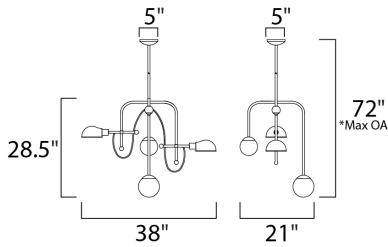

PRODUCT DESCRIPTION

An eclectic design form combining function with Mid-Century influences features articulated arms that support parabolic shades that can swivel to direct the light. Available in your choice of Bronze with Satin Brass or Black with Satin Nickel, both with opal White glass.

MEASUREMENTS

DIMENSION : 38" L x 21" W x 28.5" H
 MAX OAH : 72" OAH
 CANOPY : 5" W x 1.75" H x 5" L
 HANGING WEIGHT : 19.62 lb

LAMPING

INPUT VOLTAGE : 120V
 LUMENS : 0 Rated (1,500 Del.)
 BULB : 4 x 9 + 4W LED E26 Medium + G9 , 26W Total
 BULB INCLUDED : (Included)
 DIMMABLE : Yes
 COLOR_TEMP : 3000K
 LIGHTING_DIRECTION : Directional

*max overall height

FINISHES OPTION

- Black / Satin Nickel
- Bronze / Satin Brass

GLASS

White WT

MATERIAL

Steel, Glass

RATINGS