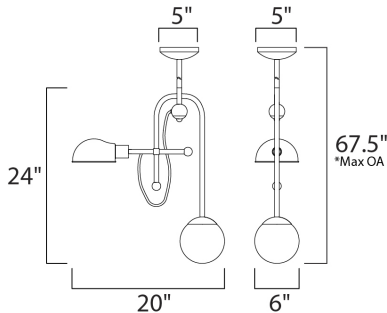

**PRODUCT DESCRIPTION**

An eclectic design form combining function with Mid-Century influences features articulated arms that support parabolic shades that can swivel to direct the light. Available in your choice of Bronze with Satin Brass or Black with Satin Nickel, both with opal White glass.

\*max overall height

**MEASUREMENTS**

DIMENSION : 20" L x 6" W x 24" H  
 MAX OAH : 67.5" OAH  
 CANOPY : 5" W x 1.75" H x 5" L  
 HANGING WEIGHT : 7.05 lb

**LAMPING**

INPUT VOLTAGE : 120V  
 LUMENS : 0 Rated (750 Del.)  
 BULB : 2 x 9+4W LED E26 Medium + G9 , 13W Total  
 BULB INCLUDED : (Included)  
 DIMMABLE : Yes  
 COLOR\_TEMP : 3000K  
 LIGHTING\_DIRECTION : Directional