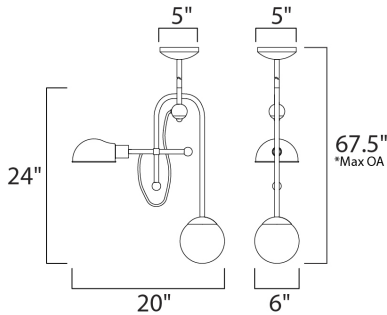

PRODUCT DESCRIPTION

An eclectic design form combining function with Mid-Century influences features articulated arms that support parabolic shades that can swivel to direct the light. Available in your choice of Bronze with Satin Brass or Black with Satin Nickel, both with opal White glass.

*max overall height

MEASUREMENTS

DIMENSION : 20" L x 6" W x 24" H
 MAX OAH : 67.5" OAH
 CANOPY : 5" W x 1.75" H x 5" L
 HANGING WEIGHT : 7.05 lb

LAMPING

INPUT VOLTAGE : 120V
 LUMENS : 0 Rated (750 Del.)
 BULB : 2 x 9+4W LED E26 Medium +G9 , 13W Total
 BULB INCLUDED : (Included)
 DIMMABLE : Yes
 COLOR_TEMP : 3000K
 LIGHTING_DIRECTION : Directional