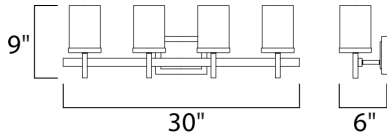

PRODUCT DESCRIPTION

Square glass shades ride upon a rectangular bar to create geometry at its best. Available in Polished Chrome with Satin White glass and Satin Nickel and white Linen glass.

MEASUREMENTS

DIMENSION : 30" W x 9" H x 6" Ext
 BACK PLATE : 6.5" W x 4.75" H x 6.25" HCO
 HANGING WEIGHT : 8.07 lb

LAMPING

INPUT VOLTAGE : 120V
 BULB : 4 x 60W Incandescent E26 Medium , 240W Total
 BULB INCLUDED : (Not Included)
 DIMMABLE : Yes