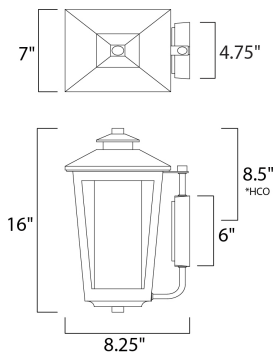

PRODUCT DESCRIPTION

A slender profile traditional frame finished in Artesian Bronze with Clear glass outer pane with a Frost interior cylinder diffuser. Upscale styling at price that won't kill your budget.

FINISHES OPTION

Artesian Bronze

GLASS

Clear and Frosted CLFT

MATERIAL

Aluminum, Glass

RATINGS

cETLus
Wet Location

ADDITIONAL

OPERATING TEMPERATURE:
-20°C (-4°F), 40°C (104°F)

MEASUREMENTS

DIMENSION : 7" W x 16" H x 8.25" Ext
BACK PLATE : 4.75" W x 7" H x 8.5" HCO
HANGING WEIGHT : 5.41 lb

LAMPING

INPUT VOLTAGE : 120V
LUMENS : 0 Rated
BULB : 1 x 60W Incandescent E26 Medium , 60W Total
BULB INCLUDED : (Not Included)
DIMMABLE : Yes

Always consult a qualified electrician before installing any lighting product.