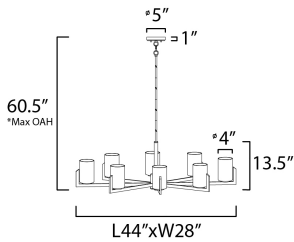

MEASUREMENTS

DIMENSION : 44" L x 28" W x 13.5" H
 MAX OAH : 60.5" OAH
 CANOPY : 5" W x 1" H x 5" L
 HANGING WEIGHT : 14.33 lb

LAMPING

INPUT VOLTAGE : 120V
 BULB : 8 x 60W Incandescent E26 Medium , 480W Total
 BULB INCLUDED : (Not Included)

*max overall height

FINISHES OPTION

-  Satin Brass
-  Satin Nickel

GLASS

Satin White SW

MATERIAL

Steel, Glass

RATINGS