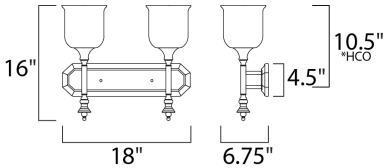

PRODUCT DESCRIPTION

Traditional fonts of Polished Nickel support Clear glass shades reminiscent of Colonial times. This ageless design has upscale appeal at an attractive price.