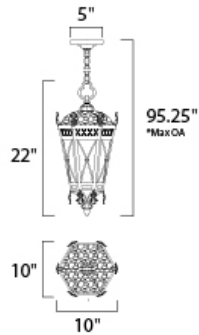

MEASUREMENTS

DIMENSION : 10" L x 10" W x 22" H
 MAX OAH : 95.25" OAH
 HANGING WEIGHT : 6.56 lb

LAMPING

INPUT VOLTAGE : 120V
 LUMENS : 0 Rated
 BULB : 3 x 40W Incandescent E12 Candelabra , 120W Total
 BULB INCLUDED : (Not Included)
 DIMMABLE : Yes

*max overall height of fixture

FINISHES OPTION

Artesian Bronze

GLASS

Seedy CD

MATERIAL

Aluminum, Glass

RATINGS