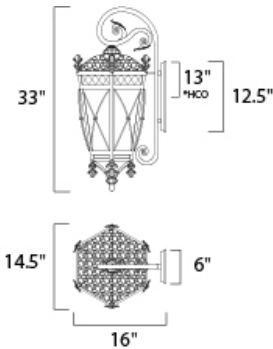

PRODUCT DESCRIPTION

This popular collection is now available in die cast at a very affordable price. It has the same intricate details as the original including Artesian Bronze finish and clear Seedy glass. The hammered top, divided glass panel, and cross wire trim are details not normally found at this price level.