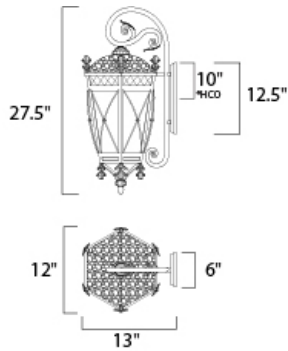

PRODUCT DESCRIPTION

This popular collection is now available in die cast at a very affordable price. It has the same intricate details as the original including Artesian Bronze finish and clear Seedy glass. The hammered top, divided glass panel, and cross wire trim are details not normally found at this price level.