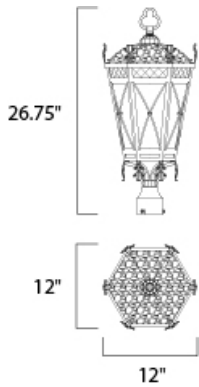

MEASUREMENTS

DIMENSION : 12" L x 12" W x 26.75" H
 HANGING WEIGHT : 7.57 lb

LAMPING

INPUT VOLTAGE : 120V
 LUMENS : 0 Rated
 BULB : 3 x 40W Incandescent E12 Candelabra , 120W Total
 BULB INCLUDED : (Not Included)
 DIMMABLE : Yes