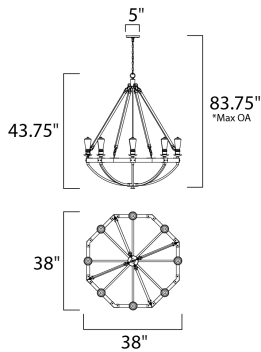

**MEASUREMENTS**

DIMENSION : 38" L x 38" W x 43.75" H  
 MAX OAH : 83.75" OAH  
 CANOPY : 5" W x 0.75" H x 5" L  
 HANGING WEIGHT : 20.9 lb

**LAMPING**

INPUT VOLTAGE : 120V  
 LUMENS : 0 Rated  
 BULB : 8 x 60W Incandescent E26 Medium , 480W Total  
 BULB INCLUDED : (Not Included)  
 DIMMABLE : Yes