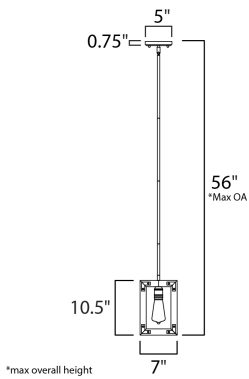

**MEASUREMENTS**

DIMENSION : 1.5" L x 7" W x 10.5" H  
MAX OAH : 56" OAH  
CANOPY : 5" W x 0.75" H x 5" L  
HANGING WEIGHT : 2.9 lb

**LAMPING**

INPUT VOLTAGE : 120V  
BULB : 1 x 60W Incandescent E26 Medium , 60W Total  
BULB INCLUDED : (Not Included)